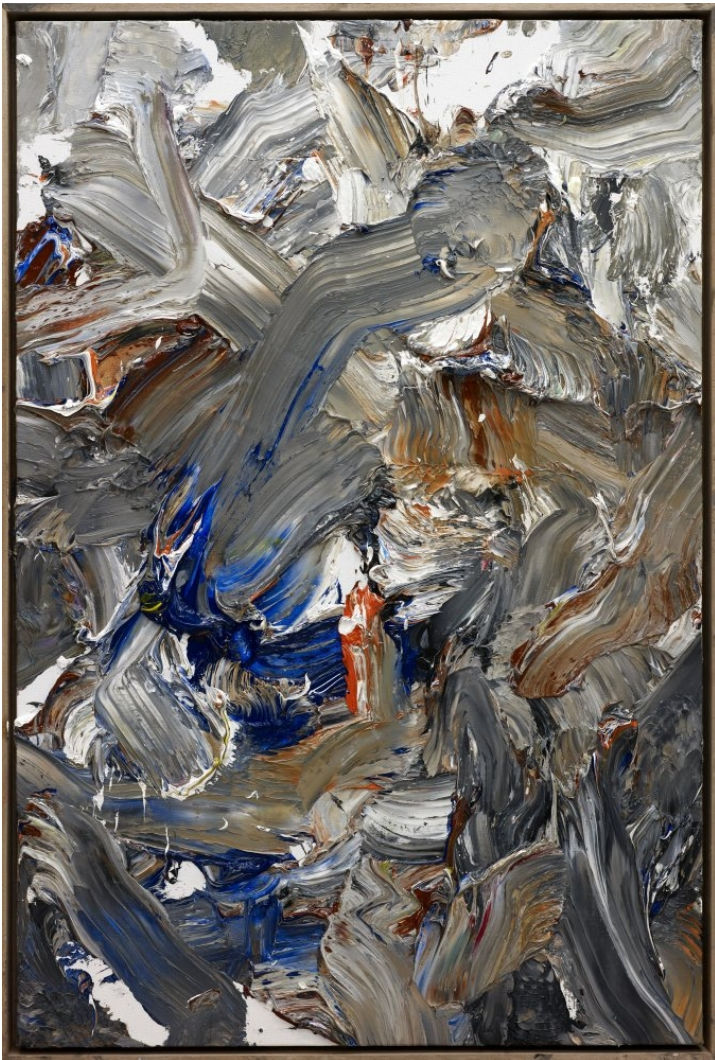

BRUN

FINE ART

Wang Yigang
Untitled, 2017

Signed and dated on the bottom right
Oil on Canvas
120 x 80 cm
47 1/4 x 31 1/2 in
(S16)
£ 40,000.00

38 Old Bond Street, London W1S 4QW
+44 (0)20 7493 0195 info@brunfineart.com www.brunfineart.com